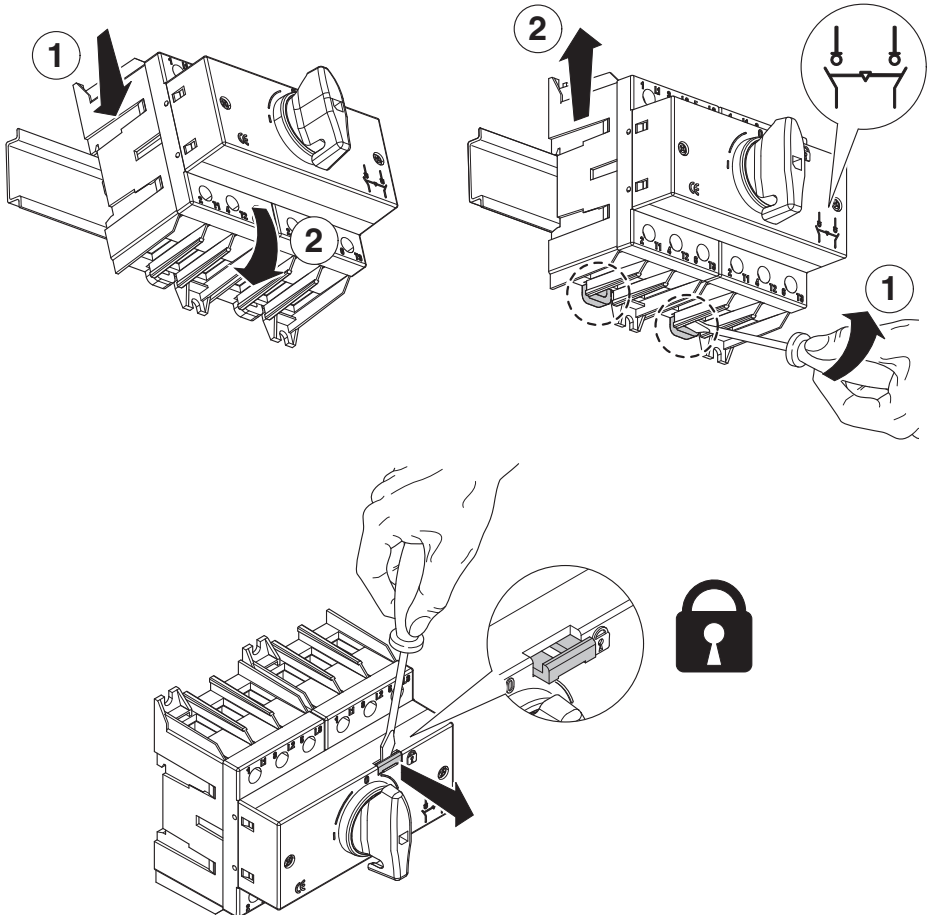

ENCLOSED CHANGE-OVER SWITCHES

16÷160A

3P-3P+N

InfoTECH

ITALY

WORLDWIDE

Numero Verde

800-018009

ScameOnLine

www.scame.com
infotech@scame.com