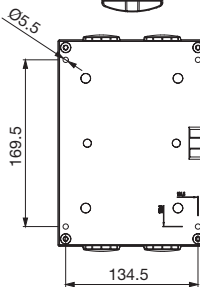

## THERMOPLASTIC ENCLOSURES

**20÷40A**  
**2P-3P-3P+N-4P**

**63-80A**  
**2P-3P-3P+N-4P**

## ALUMINIUM ENCLOSURES

**20÷40A**  
**2P-3P-3P+N-4P**

Bottom side

1xM20+1xM25  
Open threaded  
cable entry  
with cap

Top side

1xM20+1xM25  
Open threaded  
cable entry  
with cap

**63-80A**  
**2P-3P-3P+N-4P**

Bottom side

2xM32  
Open threaded  
cable entry  
with cap

Top side

2xM32  
Open threaded  
cable entry  
with cap