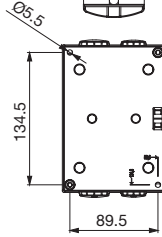

		20÷40A 2P-3P-3P+N-4P	63÷80A 2P-3P-3P+N-4P
Wire range		1.5÷10mm <sup>2</sup>	10-35mm <sup>2</sup>
Tightening torque	Terminal screws	0.8Nm	3.6Nm
	Fixing screws	1.2Nm	1.2Nm
Wire strip length		10mm	13mm

## THERMOPLASTIC ENCLOSURES

**20÷40A**  
**2P-3P-3P+N-4P**

**63-80A**  
**2P-3P-3P+N-4P**

## ALUMINIUM ENCLOSURES

**20÷40A**  
**2P-3P-3P+N-4P**

Bottom side

1xM20+1xM25  
Open threaded  
cable entry  
with cap

Top side

1xM20+1xM25  
Open threaded  
cable entry  
with cap

**63-80A**  
**2P-3P-3P+N-4P**

Bottom side

2xM32  
Open threaded  
cable entry  
with cap

Top side

2xM32  
Open threaded  
cable entry  
with cap