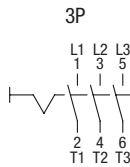

		20÷40A 2P-3P-3P+N-4P	63÷80A 2P-3P-3P+N-4P
Wire range		1.5÷10mm <sup>2</sup>	10-35mm <sup>2</sup>
Tightening torque	Terminal screws	0.8Nm	3.6Nm
	Fixing screws	1.2Nm	1.2Nm
Wire strip length		10mm	13mm

## THERMOPLASTIC ENCLOSURES

**20÷40A**  
**2P-3P-3P+N-4P**

**63-80A**  
**2P-3P-3P+N-4P**

## ALUMINIUM ENCLOSURES

**20÷40A**  
**2P-3P-3P+N-4P**

Bottom side

1xM20+1xM25  
Open threaded  
cable entry  
with cap

Top side

1xM20+1xM25  
Open threaded  
cable entry  
with cap

**63-80A**  
**2P-3P-3P+N-4P**

Bottom side

2xM32  
Open threaded  
cable entry  
with cap

Top side

2xM32  
Open threaded  
cable entry  
with cap