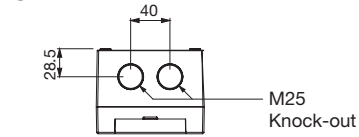

THERMOPLASTIC ENCLOSURES

20÷40A
2P-3P-3P+N-4P