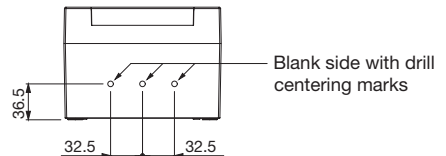

		20÷40A 2P-3P-3P+N-4P	63÷80A 2P-3P-3P+N-4P
Wire range		1.5÷10mm <sup>2</sup>	10-35mm <sup>2</sup>
Tightening torque	Terminal screws	0.8Nm	3.6Nm
	Fixing screws	1.2Nm	1.2Nm
Wire strip length		10mm	13mm

 **ATTENTION**

When mounting or removing additional elements the switch **has to be in OFF position** for avoiding damages to mechanism.

When removing main switch following instruction for avoiding damages.

## ALUMINIUM ENCLOSURES

**20÷40A**  
**2P-3P-3P+N-4P**

Bottom side

1xM20+1xM25  
Open threaded  
cable entry  
with cap

Top side

1xM20+1xM25  
Open threaded  
cable entry  
with cap

**63-80A**  
**2P-3P-3P+N-4P**