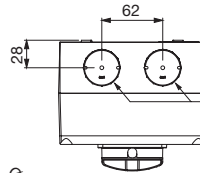

## ALUMINIUM ENCLOSURES

**20÷40A**  
**2P-3P-3P+N-4P**

Bottom side

1xM20+1xM25  
Open threaded  
cable entry  
with cap

Top side

1xM20+1xM25  
Open threaded  
cable entry  
with cap

**63-80A**  
**2P-3P-3P+N-4P**

Bottom side

2xM32  
Open threaded  
cable entry  
with cap

Top side

2xM32  
Open threaded  
cable entry  
with cap