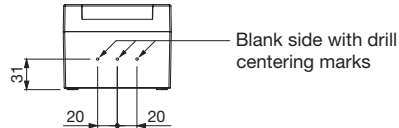

THERMOPLASTIC ENCLOSURES

20÷40A
2P-3P-3P+N-4P