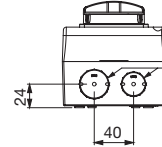

## ALUMINIUM ENCLOSURES

**20÷40A**  
**2P-3P-3P+N-4P**

Bottom side

1xM20+1xM25  
Open threaded  
cable entry  
with cap

Top side

1xM20+1xM25  
Open threaded  
cable entry  
with cap

**63-80A**  
**2P-3P-3P+N-4P**

Bottom side

2xM32  
Open threaded  
cable entry  
with cap

Top side

2xM32  
Open threaded  
cable entry  
with cap