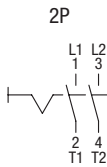

		20÷40A 2P-3P-3P+N-4P	63÷80A 2P-3P-3P+N-4P
Wire range		1.5÷10mm <sup>2</sup>	10-35mm <sup>2</sup>
Tightening torque	Terminal screws	0.8Nm	3.6Nm
	Fixing screws	1.2Nm	1.2Nm
Wire strip length		10mm	13mm

## ALUMINIUM ENCLOSURES

**20÷40A**  
**2P-3P-3P+N-4P**

Bottom side

1xM20+1xM25  
Open threaded  
cable entry  
with cap

Top side

1xM20+1xM25  
Open threaded  
cable entry  
with cap

**63-80A**  
**2P-3P-3P+N-4P**