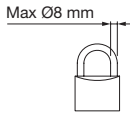

## ALUMINIUM ENCLOSURES

**20÷40A**  
**2P-3P-3P+N-4P**

Bottom side

1xM20+1xM25  
Open threaded  
cable entry  
with cap

Top side

1xM20+1xM25  
Open threaded  
cable entry  
with cap

**63-80A**  
**2P-3P-3P+N-4P**

Bottom side

2xM32  
Open threaded  
cable entry  
with cap

Top side

2xM32  
Open threaded  
cable entry  
with cap