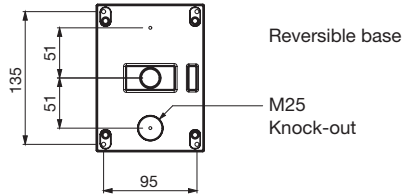

THERMOPLASTIC ENCLOSURES

20÷40A
2P-3P-3P+N-4P