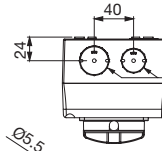

		20÷40A 2P-3P-3P+N-4P	63÷80A 2P-3P-3P+N-4P
Wire range		1.5÷10mm <sup>2</sup>	10-35mm <sup>2</sup>
Tightening torque	Terminal screws	0.8Nm	3.6Nm
	Fixing screws	1.2Nm	1.2Nm
Wire strip length		10mm	13mm

## THERMOPLASTIC ENCLOSURES

**20÷40A**  
**2P-3P-3P+N-4P**

**63-80A**  
**2P-3P-3P+N-4P**

## ALUMINIUM ENCLOSURES

**20÷40A**  
**2P-3P-3P+N-4P**

Bottom side

1xM20+1xM25  
Open threaded  
cable entry  
with cap

Top side

1xM20+1xM25  
Open threaded  
cable entry  
with cap

**63-80A**  
**2P-3P-3P+N-4P**

Bottom side

2xM32  
Open threaded  
cable entry  
with cap

Top side

2xM32  
Open threaded  
cable entry  
with cap