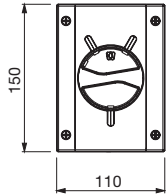

THERMOPLASTIC ENCLOSURES

20÷40A
2P-3P-3P+N-4P