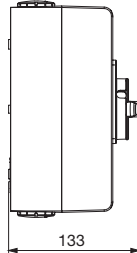

## THERMOPLASTIC ENCLOSURES

**20÷40A**  
**2P-3P-3P+N-4P**

**63-80A**  
**2P-3P-3P+N-4P**

## ALUMINIUM ENCLOSURES

**20÷40A**  
**2P-3P-3P+N-4P**

Bottom side

1xM20+1xM25  
Open threaded  
cable entry  
with cap

Top side

1xM20+1xM25  
Open threaded  
cable entry  
with cap

**63-80A**  
**2P-3P-3P+N-4P**

Bottom side

2xM32  
Open threaded  
cable entry  
with cap

Top side

2xM32  
Open threaded  
cable entry  
with cap