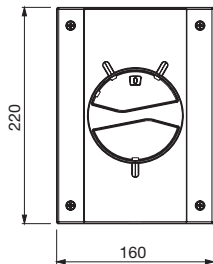

		20÷40A 2P-3P-3P+N-4P	63÷80A 2P-3P-3P+N-4P
Wire range		1.5÷10mm <sup>2</sup>	10-35mm <sup>2</sup>
Tightening torque	Terminal screws	0.8Nm	3.6Nm
	Fixing screws	1.2Nm	1.2Nm
Wire strip length		10mm	13mm

 **ATTENTION**

When mounting or removing additional elements the switch **has to be in OFF position** for avoiding damages to mechanism.

When removing main switch following instruction for avoiding damages.

## ALUMINIUM ENCLOSURES

**20÷40A**  
**2P-3P-3P+N-4P**

Bottom side

1xM20+1xM25  
Open threaded  
cable entry  
with cap

Top side

1xM20+1xM25  
Open threaded  
cable entry  
with cap

**63-80A**  
**2P-3P-3P+N-4P**

Bottom side

2xM32  
Open threaded  
cable entry  
with cap

Top side

2xM32  
Open threaded  
cable entry  
with cap