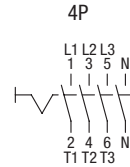

		20÷40A 2P-3P-3P+N-4P	63÷80A 2P-3P-3P+N-4P
Wire range		1.5÷10mm <sup>2</sup>	10-35mm <sup>2</sup>
Tightening torque	Terminal screws	0.8Nm	3.6Nm
	Fixing screws	1.2Nm	1.2Nm
Wire strip length		10mm	13mm

## THERMOPLASTIC ENCLOSURES

**20÷40A**  
**2P-3P-3P+N-4P**

**63-80A**  
**2P-3P-3P+N-4P**

## ALUMINIUM ENCLOSURES

**20÷40A**  
**2P-3P-3P+N-4P**

Bottom side

1xM20+1xM25  
Open threaded  
cable entry  
with cap

Top side

1xM20+1xM25  
Open threaded  
cable entry  
with cap

**63-80A**  
**2P-3P-3P+N-4P**