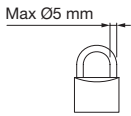

THERMOPLASTIC ENCLOSURES

20÷40A
2P-3P-3P+N-4P