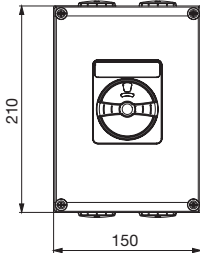

## ALUMINIUM ENCLOSURES

**20÷40A**  
**2P-3P-3P+N-4P**

Bottom side

1xM20+1xM25  
Open threaded  
cable entry  
with cap

Top side

1xM20+1xM25  
Open threaded  
cable entry  
with cap

**63-80A**  
**2P-3P-3P+N-4P**

Bottom side

2xM32  
Open threaded  
cable entry  
with cap

Top side

2xM32  
Open threaded  
cable entry  
with cap