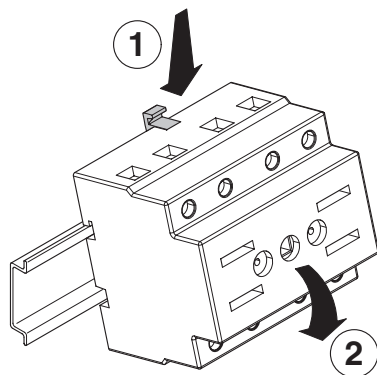

## ENCLOSED SWITCH-DISCONNECTORS

20÷80A

2P-3P-3P+N-4P

20÷40A

2P-3P-3P+N-4P

63÷80A

2P-3P-3P+N-4P

		20÷40A 2P-3P-3P+N-4P	63÷80A 2P-3P-3P+N-4P
Wire range		1.5÷10mm <sup>2</sup>	10-35mm <sup>2</sup>
Tightening torque	Terminal screws	0.8Nm	3.6Nm
	Fixing screws	1.2Nm	1.2Nm
Wire strip length		10mm	13mm

Bottom side

2xM32  
Open threaded  
cable entry  
with cap

Top side

2xM32  
Open threaded  
cable entry  
with cap