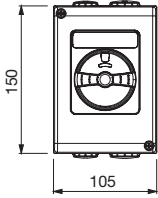

## THERMOPLASTIC ENCLOSURES

**20÷40A**  
**2P-3P-3P+N-4P**

**63-80A**  
**2P-3P-3P+N-4P**

## ALUMINIUM ENCLOSURES

**20÷40A**  
**2P-3P-3P+N-4P**

Bottom side

1xM20+1xM25  
Open threaded  
cable entry  
with cap

Top side

1xM20+1xM25  
Open threaded  
cable entry  
with cap

**63-80A**  
**2P-3P-3P+N-4P**

Bottom side

2xM32  
Open threaded  
cable entry  
with cap

Top side

2xM32  
Open threaded  
cable entry  
with cap