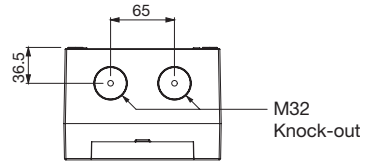

		20÷40A 2P-3P-3P+N-4P	63÷80A 2P-3P-3P+N-4P
Wire range		1.5÷10mm <sup>2</sup>	10-35mm <sup>2</sup>
Tightening torque	Terminal screws	0.8Nm	3.6Nm
	Fixing screws	1.2Nm	1.2Nm
Wire strip length		10mm	13mm

## THERMOPLASTIC ENCLOSURES

**20÷40A**  
**2P-3P-3P+N-4P**

**63-80A**  
**2P-3P-3P+N-4P**

## ALUMINIUM ENCLOSURES

**20÷40A**  
**2P-3P-3P+N-4P**

Bottom side

1xM20+1xM25  
Open threaded  
cable entry  
with cap

Top side

1xM20+1xM25  
Open threaded  
cable entry  
with cap

**63-80A**  
**2P-3P-3P+N-4P**

Bottom side

2xM32  
Open threaded  
cable entry  
with cap

Top side

2xM32  
Open threaded  
cable entry  
with cap