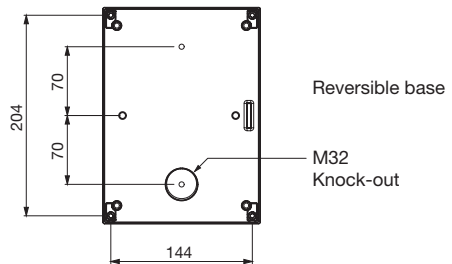

		20÷40A 2P-3P-3P+N-4P	63÷80A 2P-3P-3P+N-4P
Wire range		1.5÷10mm <sup>2</sup>	10-35mm <sup>2</sup>
Tightening torque	Terminal screws	0.8Nm	3.6Nm
	Fixing screws	1.2Nm	1.2Nm
Wire strip length		10mm	13mm

 **ATTENTION**

When mounting or removing additional elements the switch **has to be in OFF position** for avoiding damages to mechanism.

When removing main switch following instruction for avoiding damages.

## ALUMINIUM ENCLOSURES

**20÷40A**  
**2P-3P-3P+N-4P**

Bottom side

1xM20+1xM25  
Open threaded  
cable entry  
with cap

Top side

1xM20+1xM25  
Open threaded  
cable entry  
with cap

**63-80A**  
**2P-3P-3P+N-4P**

Bottom side

2xM32  
Open threaded  
cable entry  
with cap

Top side

2xM32  
Open threaded  
cable entry  
with cap