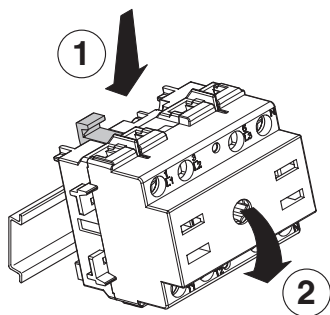

## ENCLOSED SWITCH-DISCONNECTORS

20÷80A

2P-3P-3P+N-4P

20÷40A

2P-3P-3P+N-4P

63÷80A

2P-3P-3P+N-4P

		20÷40A 2P-3P-3P+N-4P	63÷80A 2P-3P-3P+N-4P
Wire range		1.5÷10mm <sup>2</sup>	10-35mm <sup>2</sup>
Tightening torque	Terminal screws	0.8Nm	3.6Nm
	Fixing screws	1.2Nm	1.2Nm
Wire strip length		10mm	13mm