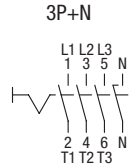

		20÷40A 2P-3P-3P+N-4P	63÷80A 2P-3P-3P+N-4P
Wire range		1.5÷10mm <sup>2</sup>	10-35mm <sup>2</sup>
Tightening torque	Terminal screws	0.8Nm	3.6Nm
	Fixing screws	1.2Nm	1.2Nm
Wire strip length		10mm	13mm

## ALUMINIUM ENCLOSURES

**20÷40A**  
**2P-3P-3P+N-4P**

Bottom side

1xM20+1xM25  
Open threaded  
cable entry  
with cap

Top side

1xM20+1xM25  
Open threaded  
cable entry  
with cap

**63-80A**  
**2P-3P-3P+N-4P**