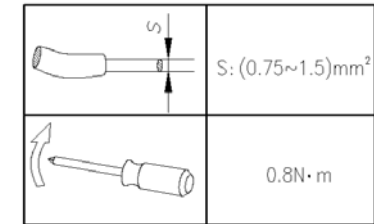

X		X		X
YBLX-K1/311		YBLX-K1/411		YBLX-K1/511	
	99max		105max		201max