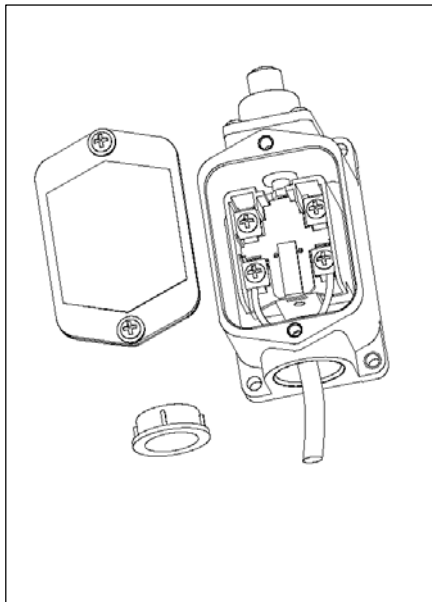

X		X		X
YBLX-K1/311		YBLX-K1/411		YBLX-K1/511	
	99max		105max		201max